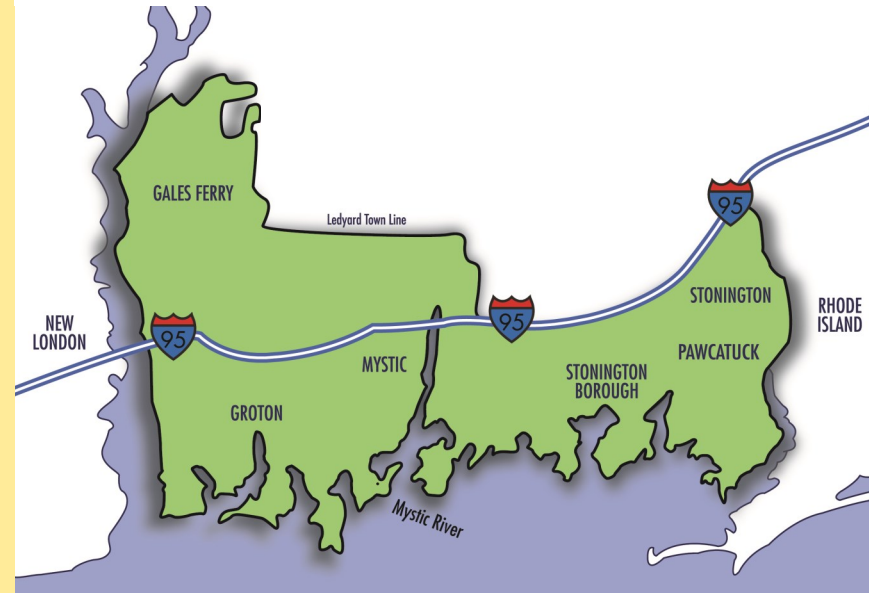

TVC Business Bundles

Customize Your Business Services

TVC Internet and Telephone Bundles

TVC 6 Bundle	$59⁹⁰
<i>6 Mbps Down / 1.5 Mbps Up plus a full Featured Phone Line</i>	
TVC 18 Bundle	$79⁹⁰
<i>18 Mbps Down / 3 Mbps Up plus a full Featured Phone Line</i>	
TVC 30 Bundle	$99⁹⁰
<i>30 Mbps Down / 7 Mbps Up plus a full Featured Phone Line</i>	
TVC 80 Bundle	$119⁹⁰
<i>80 Mbps Down / 10 Mbps Up plus a full Featured Phone Line</i>	
TVC 155 Bundle	$189⁹⁰
<i>155 Mbps Down / 20 Mbps Up plus a full Featured Phone Line</i>	

Add Additional Phone Lines* to any bundle for $24⁹⁵/ line.

Internet, 1 Phone Line and Cable Bundles:

TVC 6 + Phone + Essentials	$79⁸⁹
TVC 6 + Phone + Expanded	$119⁸⁹
TVC 18 + Phone+ Essentials	$99⁸⁹
TVC 18 + Phone + Expanded	$139⁸⁹
TVC 30 + Phone + Essentials	$119⁸⁹
TVC 30 + Phone + Expanded	$159⁸⁹
TVC 80 + Phone + Essentials	$139⁸⁹
TVC 80 + Phone + Expanded	$179⁸⁹
TVC 155 + Phone + Essentials	$209⁸⁹
TVC 155 + Phone + Expanded	$249⁸⁹

Add 60 Digital Channels to any Expanded Bundle for $10 more.²

*Phone service requires an EMTA Wireless Modem Rental

Commercial Rates-Bars & Restaurants

Least Expensive Internet⁷
Best Cable TV
Reliable Phone Service

Call Today to Learn More
860.446.4009

295 Meridian Street
Groton, CT 06340
Tel: 860.446.4009

Office Hours
Monday - Friday 8:00am - 5:00pm
Thursday 8:00am - 7:00pm
Saturday 8:00am - 12:00pm

www.TVCconnect.com